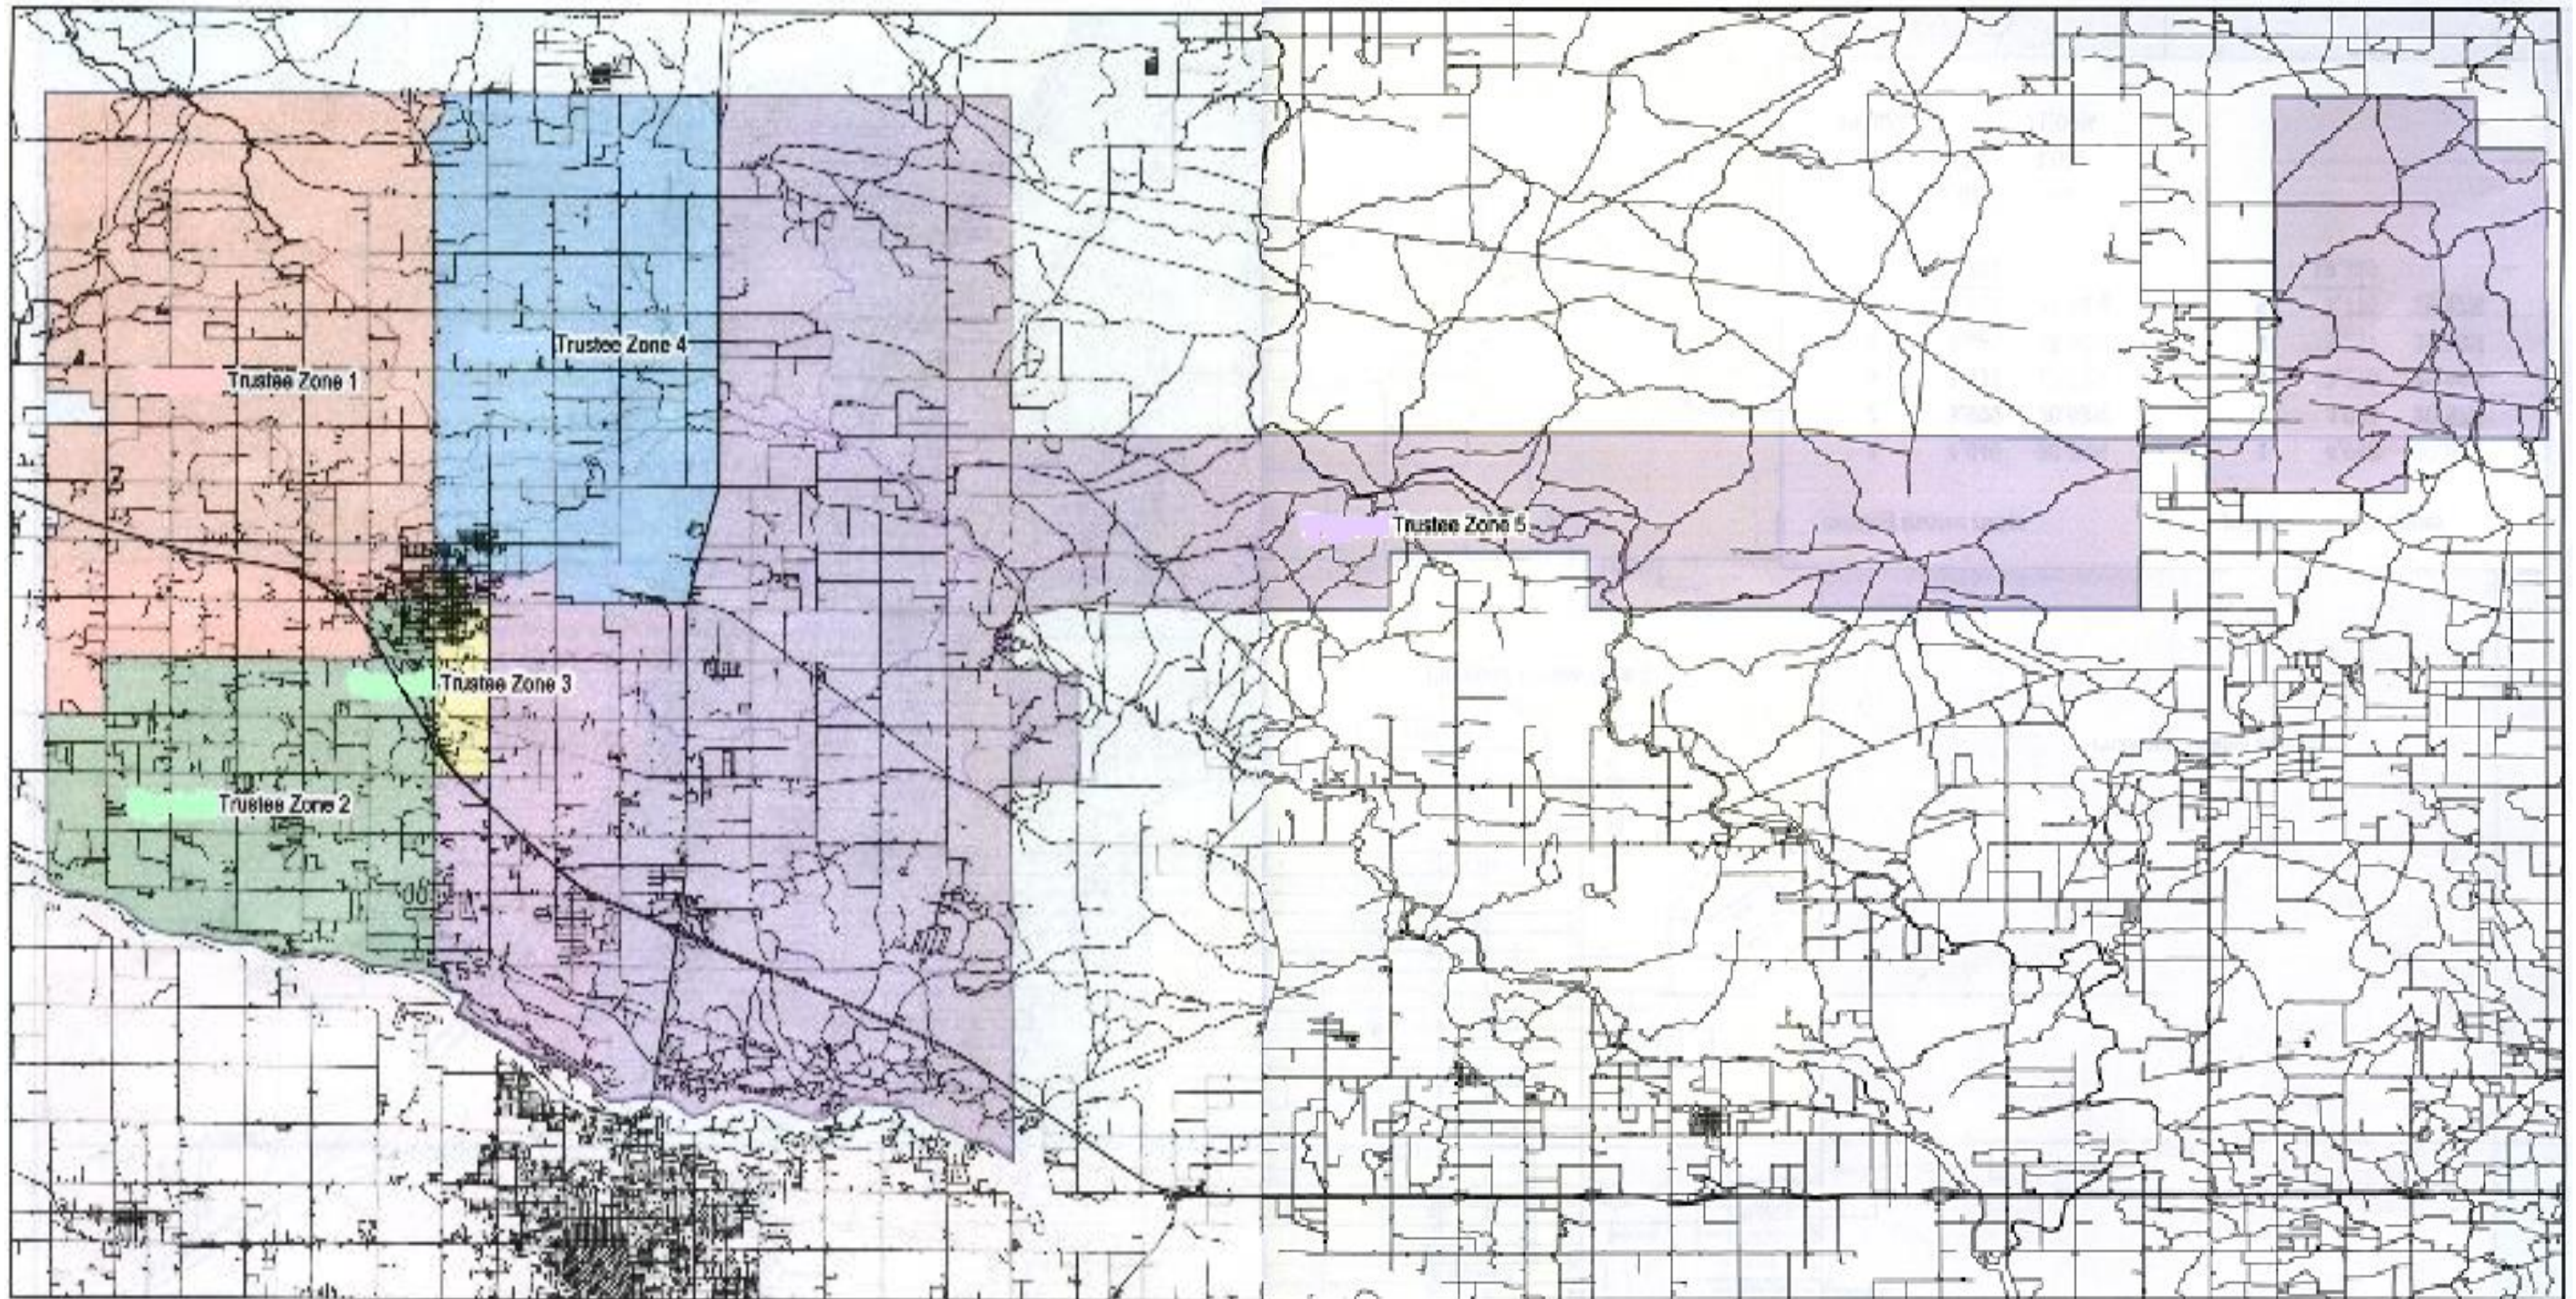

# Jerome School District

## Trustee Zones

2010 Census Data  
5/20/2011

- 2018-2019 Board of Trustees
- Zone 1 - Alice Thibault
  - Zone 2 - Esther Peters
  - Zone 3 - Don Mitchell
  - Zone 4 - Annette Lott
  - Zone 5 - Staci Leavitt