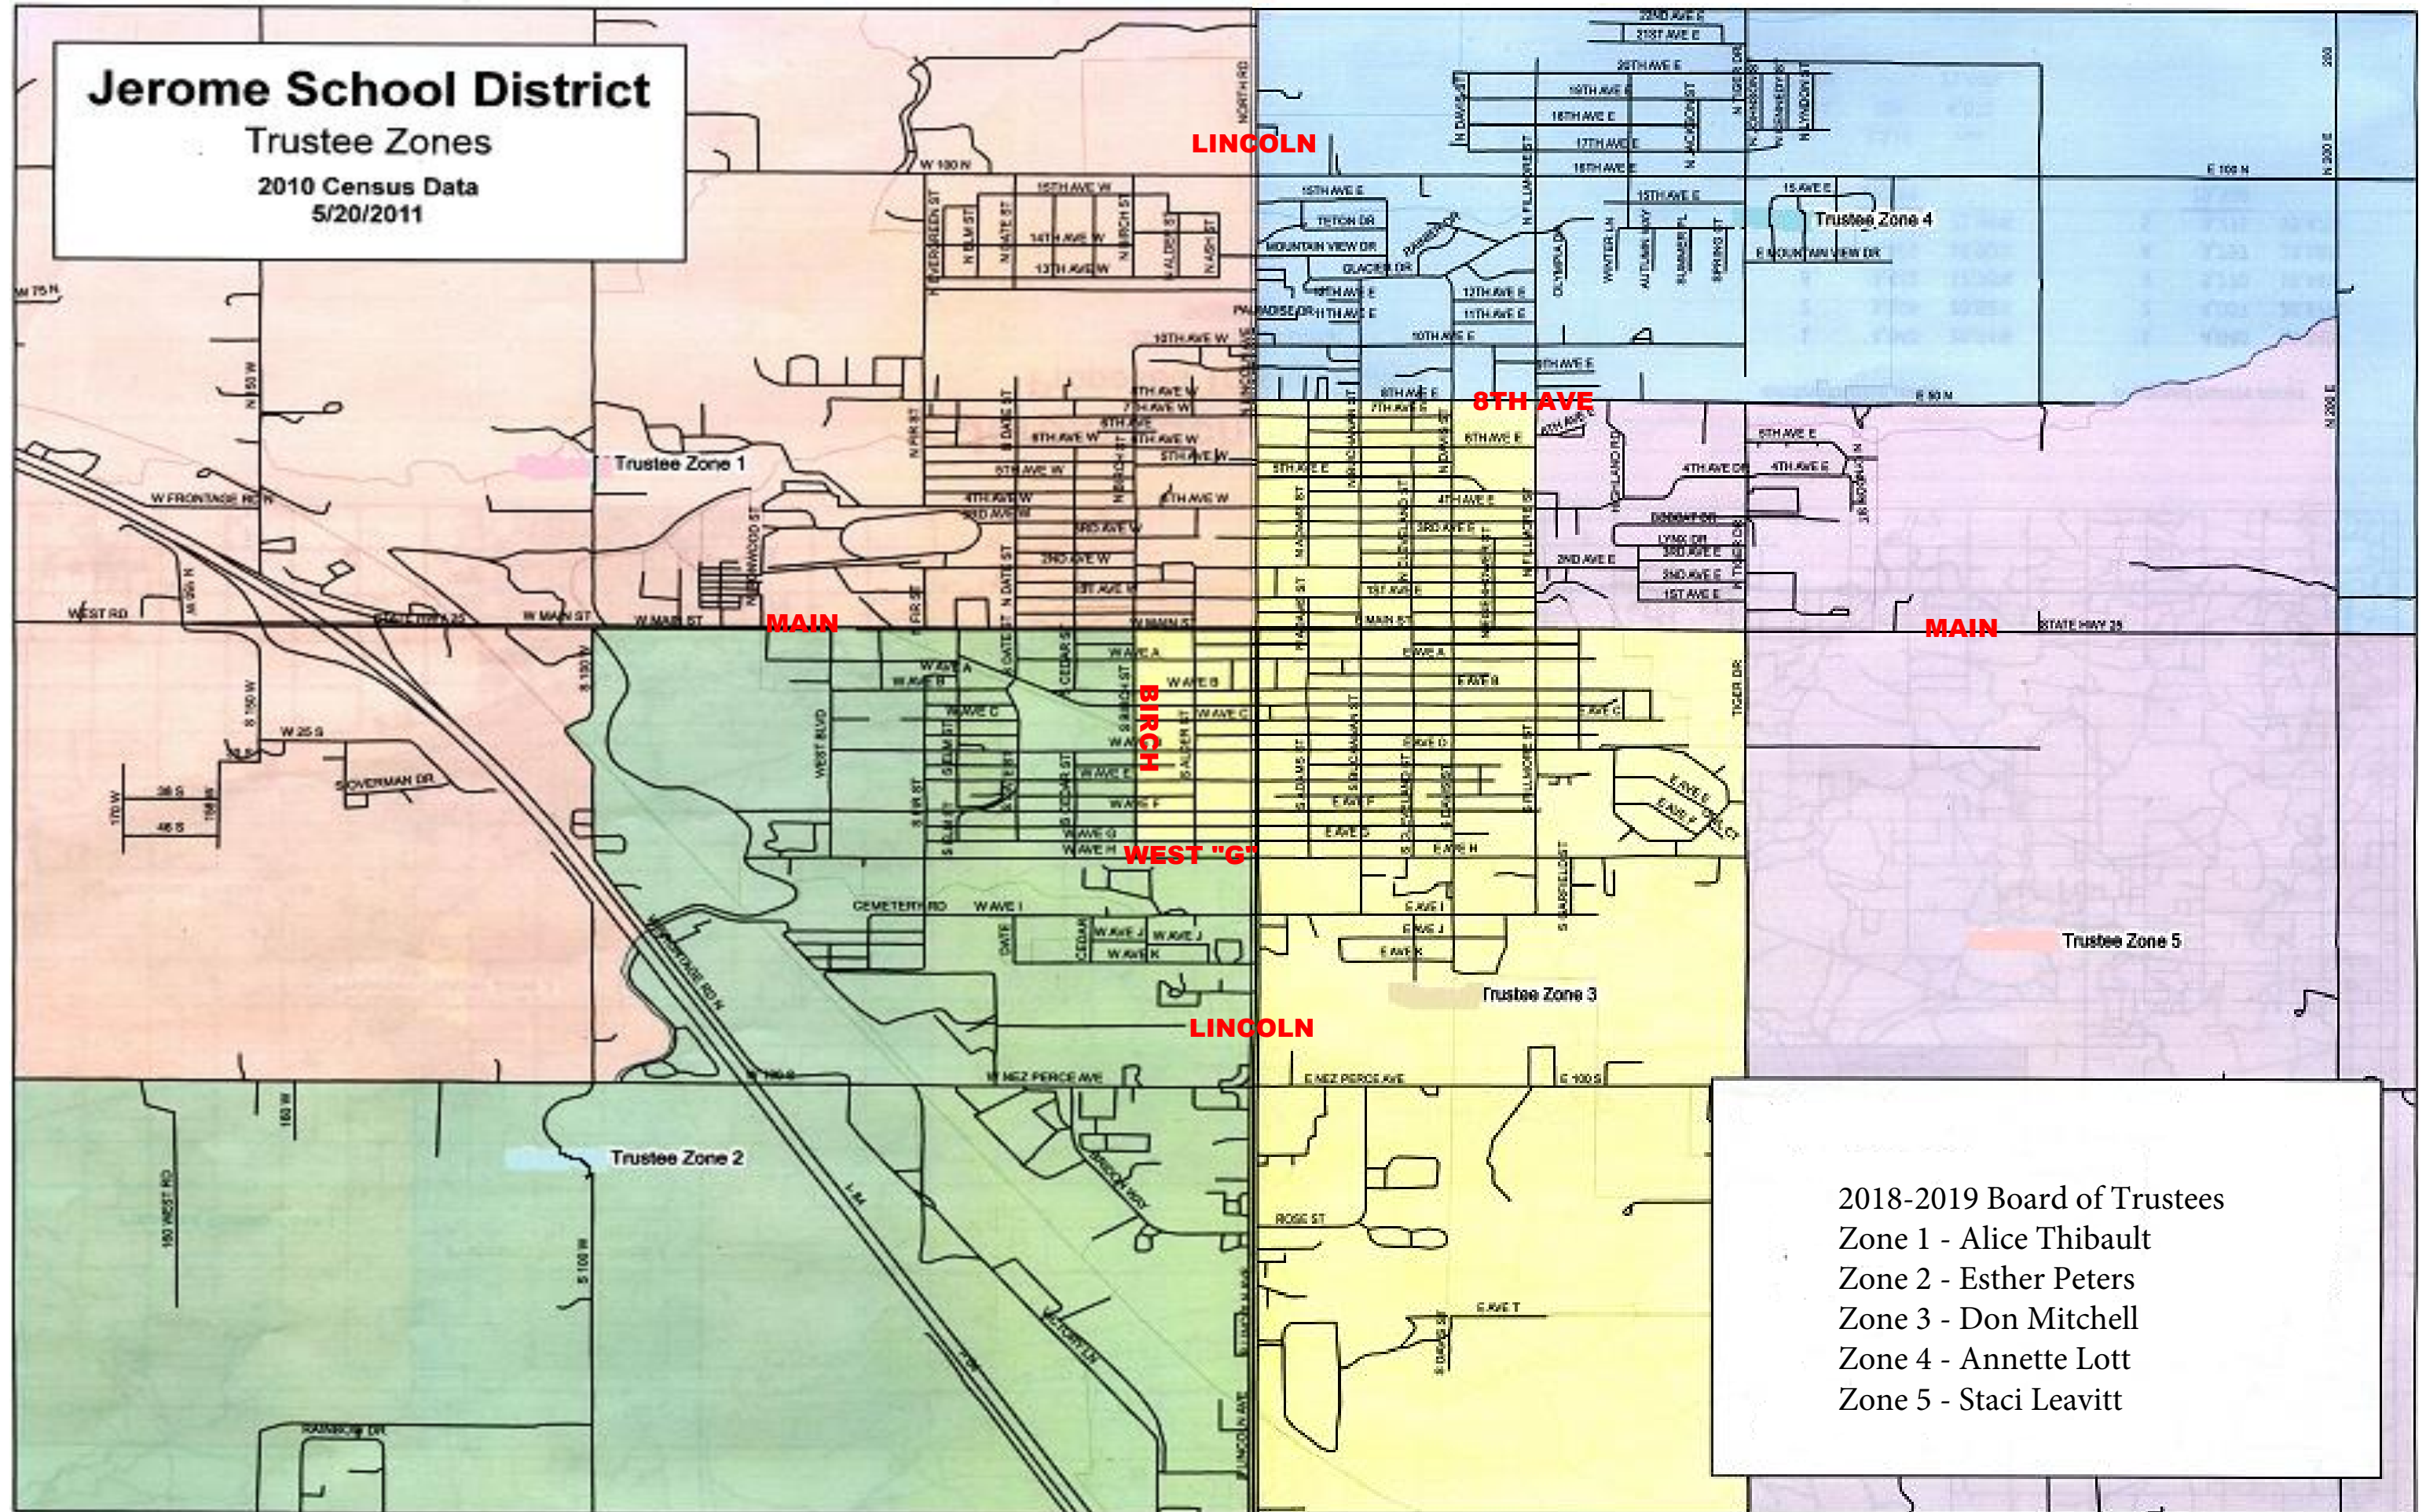

# Jerome School District

## Trustee Zones

2010 Census Data  
5/20/2011

- 2018-2019 Board of Trustees
- Zone 1 - Alice Thibault
  - Zone 2 - Esther Peters
  - Zone 3 - Don Mitchell
  - Zone 4 - Annette Lott
  - Zone 5 - Staci Leavitt